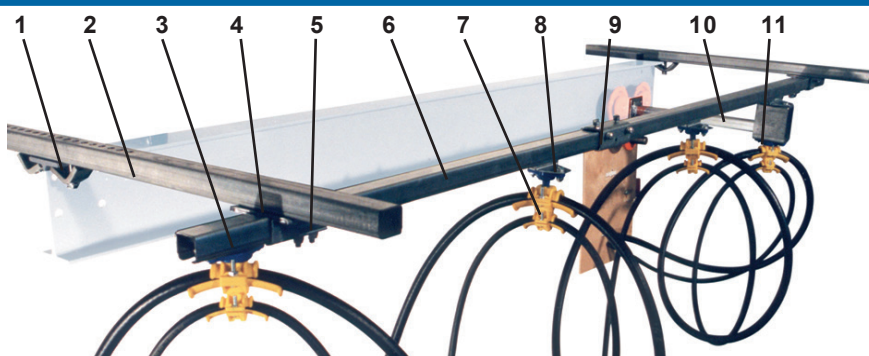

CABLE TROLLEYS för C-rail 30x32 mm Roundcable

Sheet 11-30 2016

1. Girder clips
2. Support arm
3. End clamp
4. Support bracket
5. End stop
6. C-rail
7. Cable clamp
8. Cable trolley
9. Track coupler
10. Towing arm
11. Towing trolley

Cable trolley with 4 wheels for round cable

Material: Galvanized steel body
Wheel with dustproof bearings
Polyamide ball joint

Cable load, kg: 20
Weight, kg: 0,26
Article No.: 11 301

Towing trolley

Material: Galvanized steel body and towing box
Wheel with dustproof bearings
Polyamide affixing plate

Cable load, kg: 20
Weight, kg: 0,57
Article No.: 11 756

End clamp

Material: Polyamide, Galvanized steel
Weight, kg: 0,09
Article No.: 11 779

Adjustable clamps for cable or hose

Material: Polyamide

Diam., mm:	10 - 16	17 - 25	26 - 36
Radius, mm:	80	125	160
Length, mm:	70	100	140
Weight, kg:	0,04	0,06	0,12
Article No.:	11 050	11 051	11 052

C-rail

Material: Galvanized steel
 Length, mm: 4000 6000
 Weight, kg: 6,2 9,3
 Article No.: 11 900 11 801

Track coupler

Material: Galvanized steel
 Weight, kg: 0,28
 Best. nr: 11 810

Support bracket with square nuts