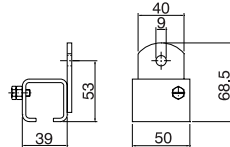

Support bracket for wall mounting

Material: Galvanized steel
Weight, kg: 0,20
Article No.: 11 830