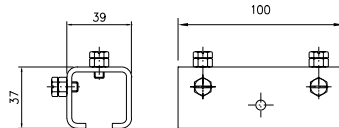

Cable load, kg: 20
Weight, kg: 0,57
Article No.: 11 756

End clamp

Material: Polyamide, Galvanized steel
Weight, kg: 0,09
Article No.: 11 779

Adjustable clamps for cable or hose

Material: Polyamide

Diam., mm:	10 - 16	17 - 25	26 - 36
Radius, mm:	80	125	160
Length, mm:	70	100	140
Weight, kg:	0,04	0,06	0,12
Article No.:	11 050	11 051	11 052

C-rail

Material: Galvanized steel
 Length, mm: 4000 6000
 Weight, kg: 6,2 9,3
 Article No.: 11 900 11 801

Track coupler

Material: Galvanized steel
 Weight, kg: 0,28
 Best. nr: 11 810

Support bracket with square nuts