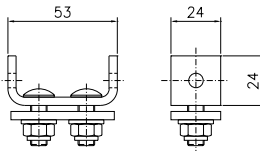

End stop

Material: Galvanized steel
Weight, kg: 0,13
Article No.: 11 841