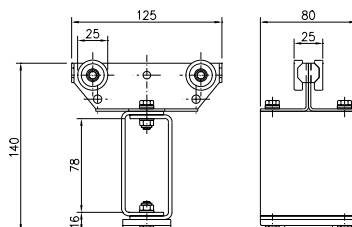

CABLE TROLLEYS för C-rail 30x32 mm Roundcable

Sheet 11-30 2016

1. Girder clips
2. Support arm
3. End clamp
4. Support bracket
5. End stop
6. C-rail
7. Cable clamp
8. Cable trolley
9. Track coupler
10. Towing arm
11. Towing trolley

Cable trolley with 4 wheels for round cable

Material: Galvanized steel body
Wheel with dustproof bearings
Polyamide ball joint

Cable load, kg: 20
Weight, kg: 0,26
Article No.: 11 301

Towing trolley

Material: Galvanized steel body and towing box
Wheel with dustproof bearings
Polyamide affixing plate

Cable load, kg: 20
Weight, kg: 0,57
Article No.: 11 756

End clamp

Material: Polyamide, Galvanized steel
Weight, kg: 0,09
Article No.: 11 779

Adjustable clamps for cable or hose

Material: Polyamide

Diam., mm:	10 - 16	17 - 25	26 - 36
Radius, mm:	80	125	160
Length, mm:	70	100	140
Weight, kg:	0,04	0,06	0,12
Article No.:	11 050	11 051	11 052

C-rail

Material: Galvanized steel
 Length, mm: 4000 6000
 Weight, kg: 6,2 9,3
 Article No.: 11 900 11 801

Track coupler

Material: Galvanized steel
 Weight, kg: 0,28
 Best. nr: 11 810

Support bracket with square nuts