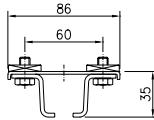

Cable load, kg: 20
Weight, kg: 0,57
Article No.: 11 756

End clamp

Material: Polyamide, Galvanized steel
Weight, kg: 0,09
Article No.: 11 779

Adjustable clamps for cable or hose

Material: Polyamide

Diam., mm:	10 - 16	17 - 25	26 - 36
Radius, mm:	80	125	160
Length, mm:	70	100	140
Weight, kg:	0,04	0,06	0,12
Article No.:	11 050	11 051	11 052

C-rail

Material: Galvanized steel
 Length, mm: 4000 6000
 Weight, kg: 6,2 9,3
 Article No.: 11 900 11 801

Track coupler

Material: Galvanized steel
 Weight, kg: 0,28
 Best. nr: 11 810

Support bracket with square nuts