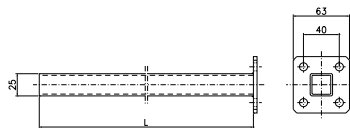

Towing arm

Material: Galvanized steel
Length, mm: 400   630
Weight, kg: 0,6   0,8
Article No.: 11 701   11 702