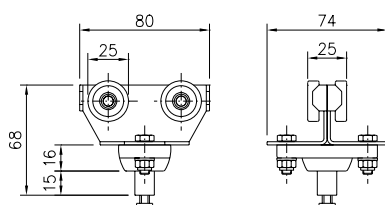

CABLE TROLLEYS för C-rail 30x32 mm Roundcable

Sheet 11-30 2016

1. Girder clips
2. Support arm
3. End clamp
4. Support bracket
5. End stop
6. C-rail
7. Cable clamp
8. Cable trolley
9. Track coupler
10. Towing arm
11. Towing trolley

Cable trolley with 4 wheels for round cable

Material: Galvanized steel body
Wheel with dustproof bearings
Polyamide ball joint

Cable load, kg: 20
Weight, kg: 0,26
Article No.: 11 301

Towing trolley

Material: Galvanized steel body and towing box
Wheel with dustproof bearings
Polyamide affixing plate

Cable load, kg: 20
Weight, kg: 0,57
Article No.: 11 756

End clamp

Material: Polyamide, Galvanized steel
Weight, kg: 0,09
Article No.: 11 779

Adjustable clamps for cable or hose

Material: Polyamide

Diam., mm:	10 - 16	17 - 25	26 - 36
Radius, mm:	80	125	160
Length, mm:	70	100	140
Weight, kg:	0,04	0,06	0,12
Article No.:	11 050	11 051	11 052

C-rail

Material: Galvanized steel
 Length, mm: 4000 6000
 Weight, kg: 6,2 9,3
 Article No.: 11 900 11 801

Track coupler

Material: Galvanized steel
 Weight, kg: 0,28
 Best. nr: 11 810

Support bracket with square nuts