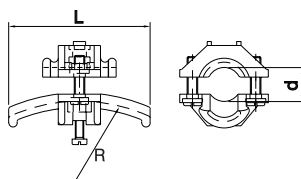

CABLE TROLLEYS för C-rail 30x32 mm Roundcable

Sheet 11-30 2016

1. Girder clips
2. Support arm
3. End clamp
4. Support bracket
5. End stop
6. C-rail
7. Cable clamp
8. Cable trolley
9. Track coupler
10. Towing arm
11. Towing trolley

Cable trolley with 4 wheels for round cable

Material: Galvanized steel body
Wheel with dustproof bearings
Polyamide ball joint

Cable load, kg: 20
Weight, kg: 0,26
Article No.: 11 301

Towing trolley

Material: Galvanized steel body and towing box
Wheel with dustproof bearings
Polyamide affixing plate

Cable load, kg: 20
Weight, kg: 0,57
Article No.: 11 756

End clamp

Material: Polyamide, Galvanized steel
Weight, kg: 0,09
Article No.: 11 779

Adjustable clamps for cable or hose

Material: Polyamide

Diam., mm:	10 - 16	17 - 25	26 - 36
Radius, mm:	80	125	160
Length, mm:	70	100	140
Weight, kg:	0,04	0,06	0,12
Article No.:	11 050	11 051	11 052

C-rail

Material: Galvanized steel
 Length, mm: 4000 6000
 Weight, kg: 6,2 9,3
 Article No.: 11 900 11 801

Track coupler

Material: Galvanized steel
 Weight, kg: 0,28
 Best. nr: 11 810

Support bracket with square nuts