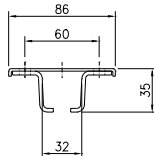

Support bracket for ceiling mounting

Material: Galvanized steel
Weight, kg: 0,16
Article No.: 11 825