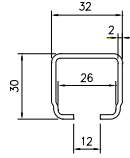

Cable load, kg: 20
Weight, kg: 0,57
Article No.: 11 756

End clamp

Material: Polyamide, Galvanized steel
Weight, kg: 0,09
Article No.: 11 779

Adjustable clamps for cable or hose

Material: Polyamide

Diam., mm:	10 - 16	17 - 25	26 - 36
Radius, mm:	80	125	160
Length, mm:	70	100	140
Weight, kg:	0,04	0,06	0,12
Article No.:	11 050	11 051	11 052

C-rail

Material: Galvanized steel
 Length, mm: 4000 6000
 Weight, kg: 6,2 9,3
 Article No.: 11 900 11 801

Track coupler

Material: Galvanized steel
 Weight, kg: 0,28
 Best. nr: 11 810

Support bracket with square nuts